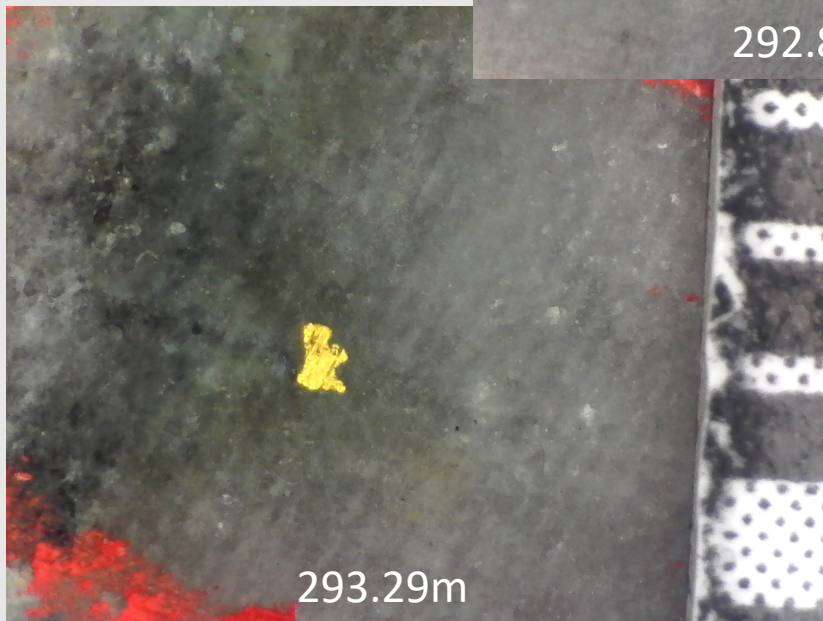

Visible Gold From Hole CL21-92 @ 292.82 -293.34m

292.82m

293.00m

293.29m

293.34m