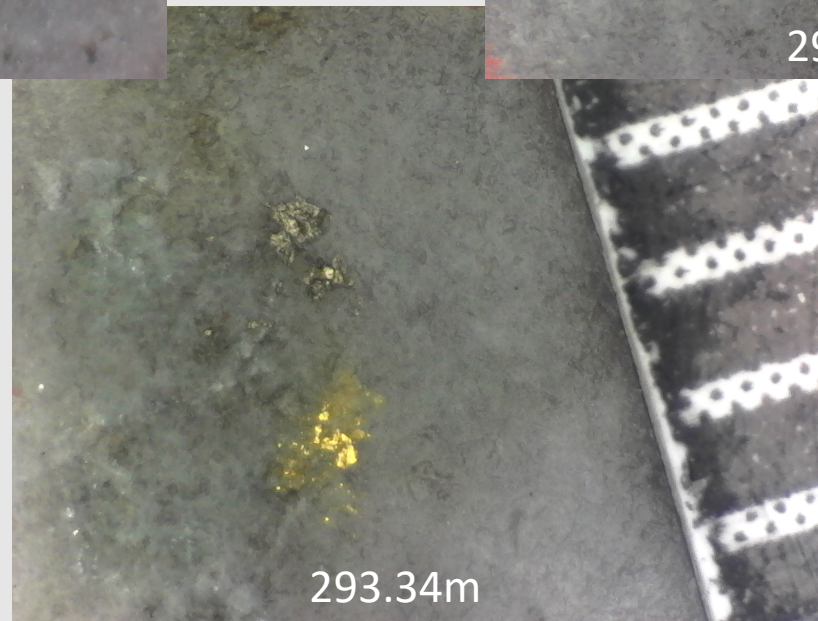

Visible Gold From Hole CL21-92 @ 292.82 -293.34m

292.82m

293.00m

293.29m

293.34m