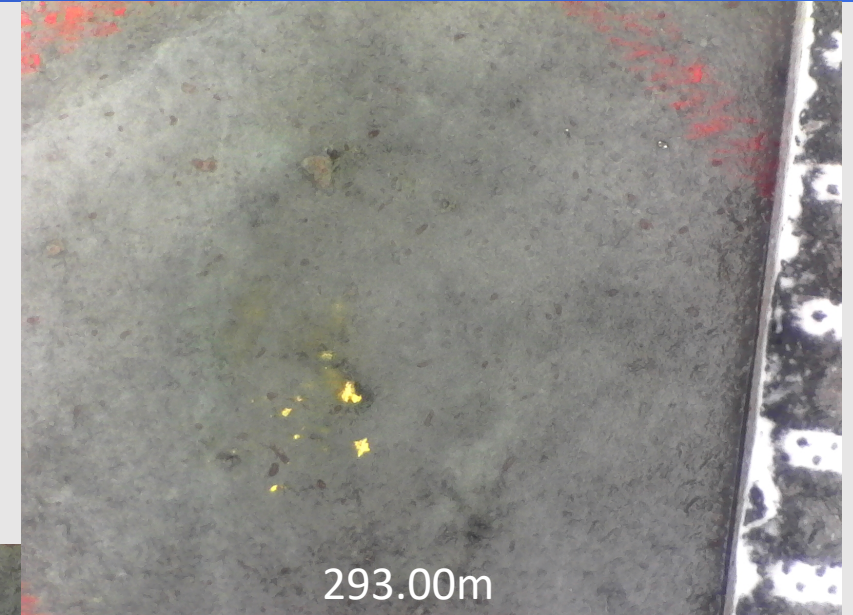

Visible Gold From Hole CL21-92 @ 292.82 -293.34m

292.82m

293.00m

293.29m

293.34m