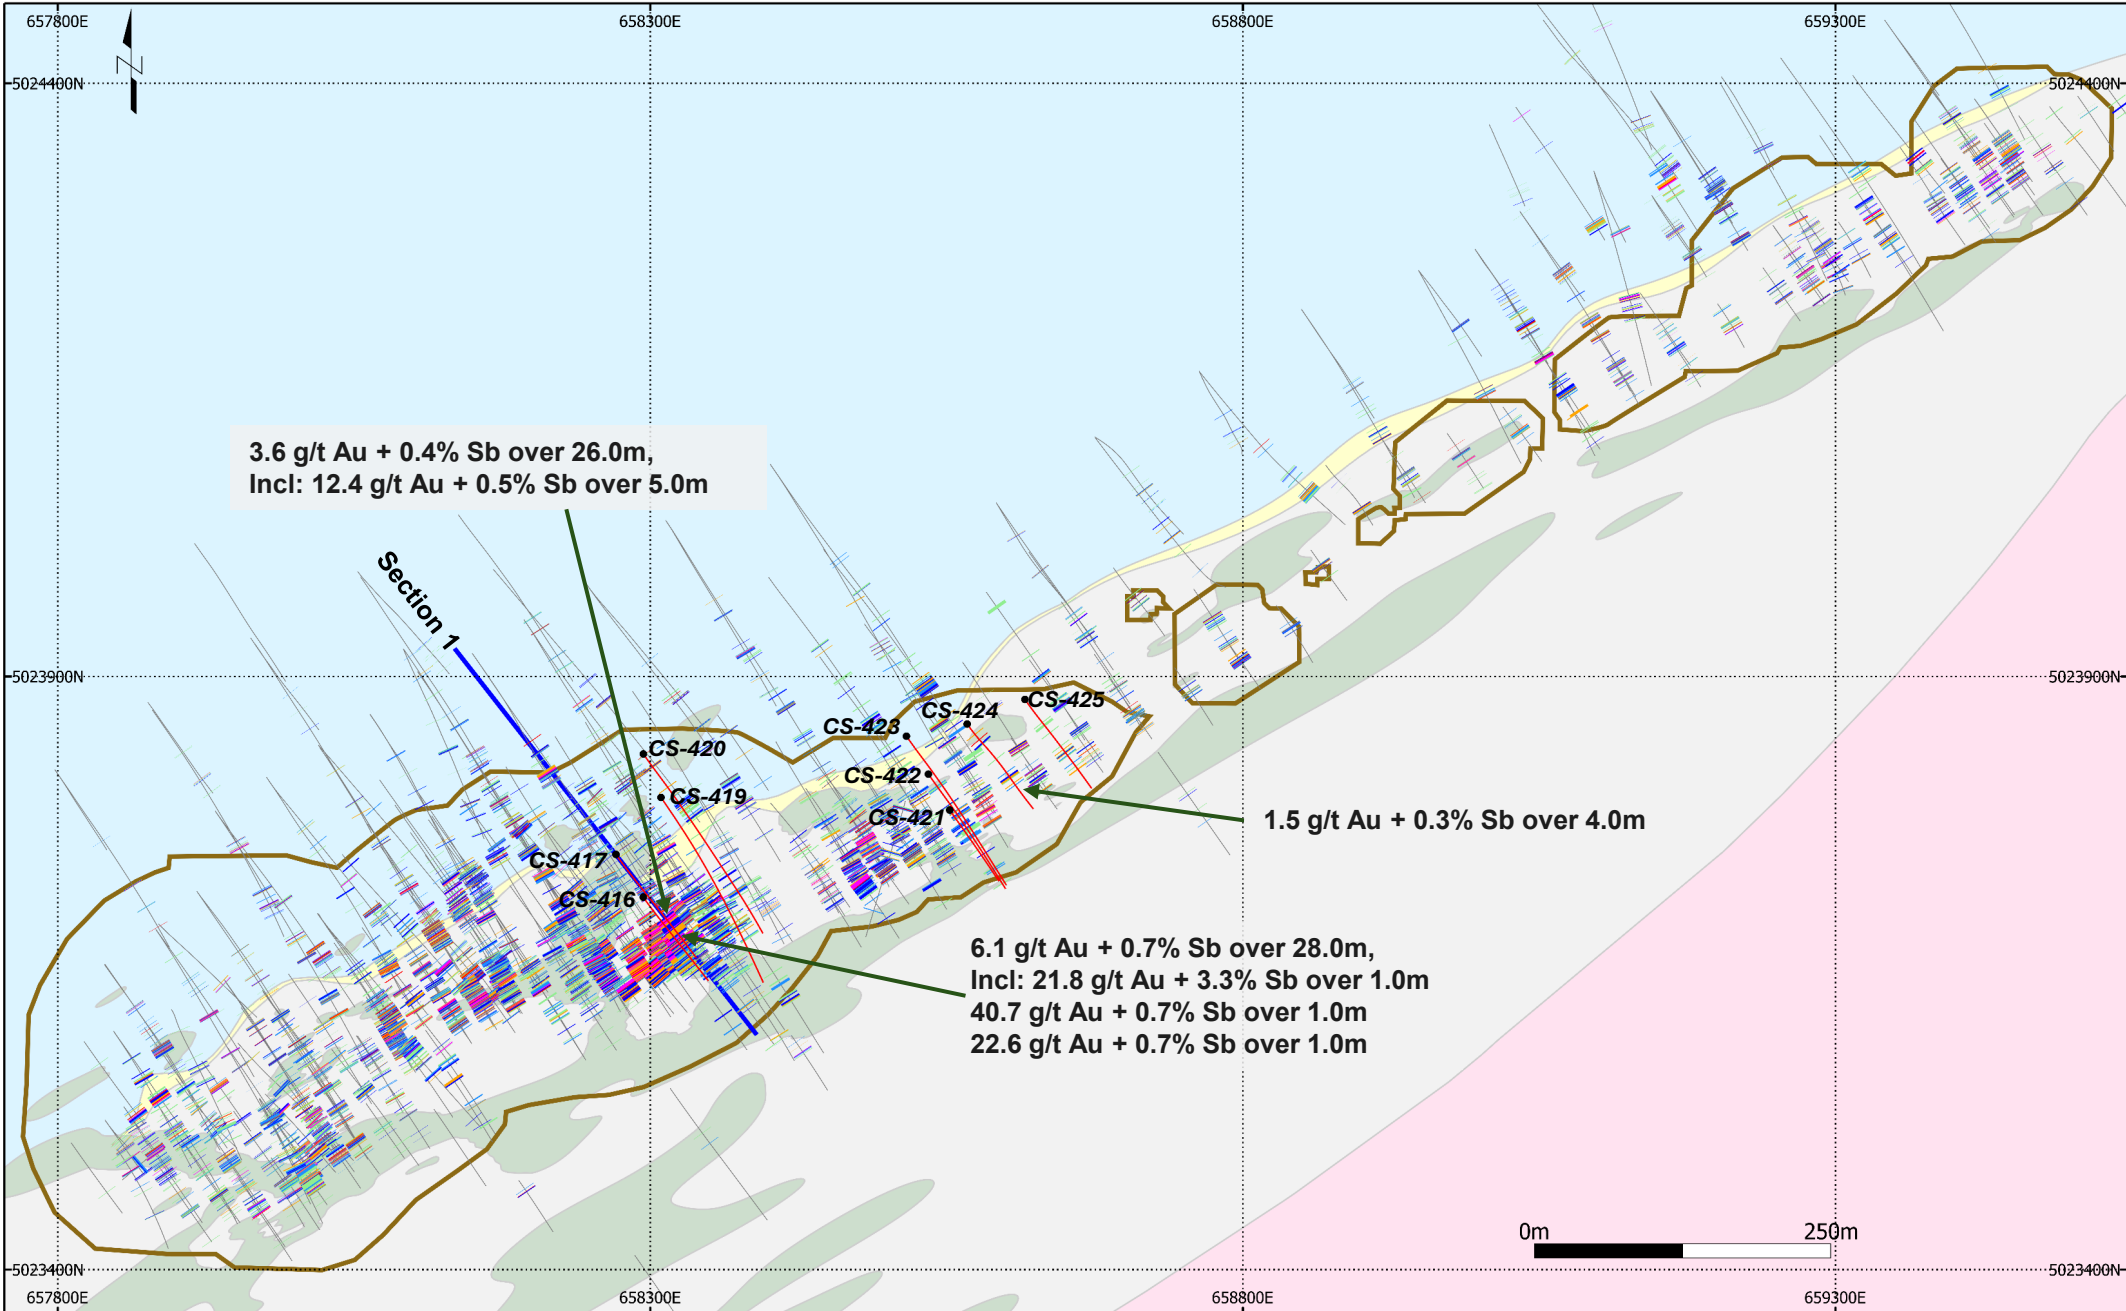

PLAN VIEW SOUTH DEPOSIT

Legend

Gold (g/t)

- 0.1-0.2
- 0.2-0.38
- 0.38-1
- 1-3
- 3-6
- >6

Lithology

- Overburden
- Granite
- Gabbro
- Greywake
- Conglomerate
- Argillite
- 2022 MRE Pit Shell
- Collar Trace