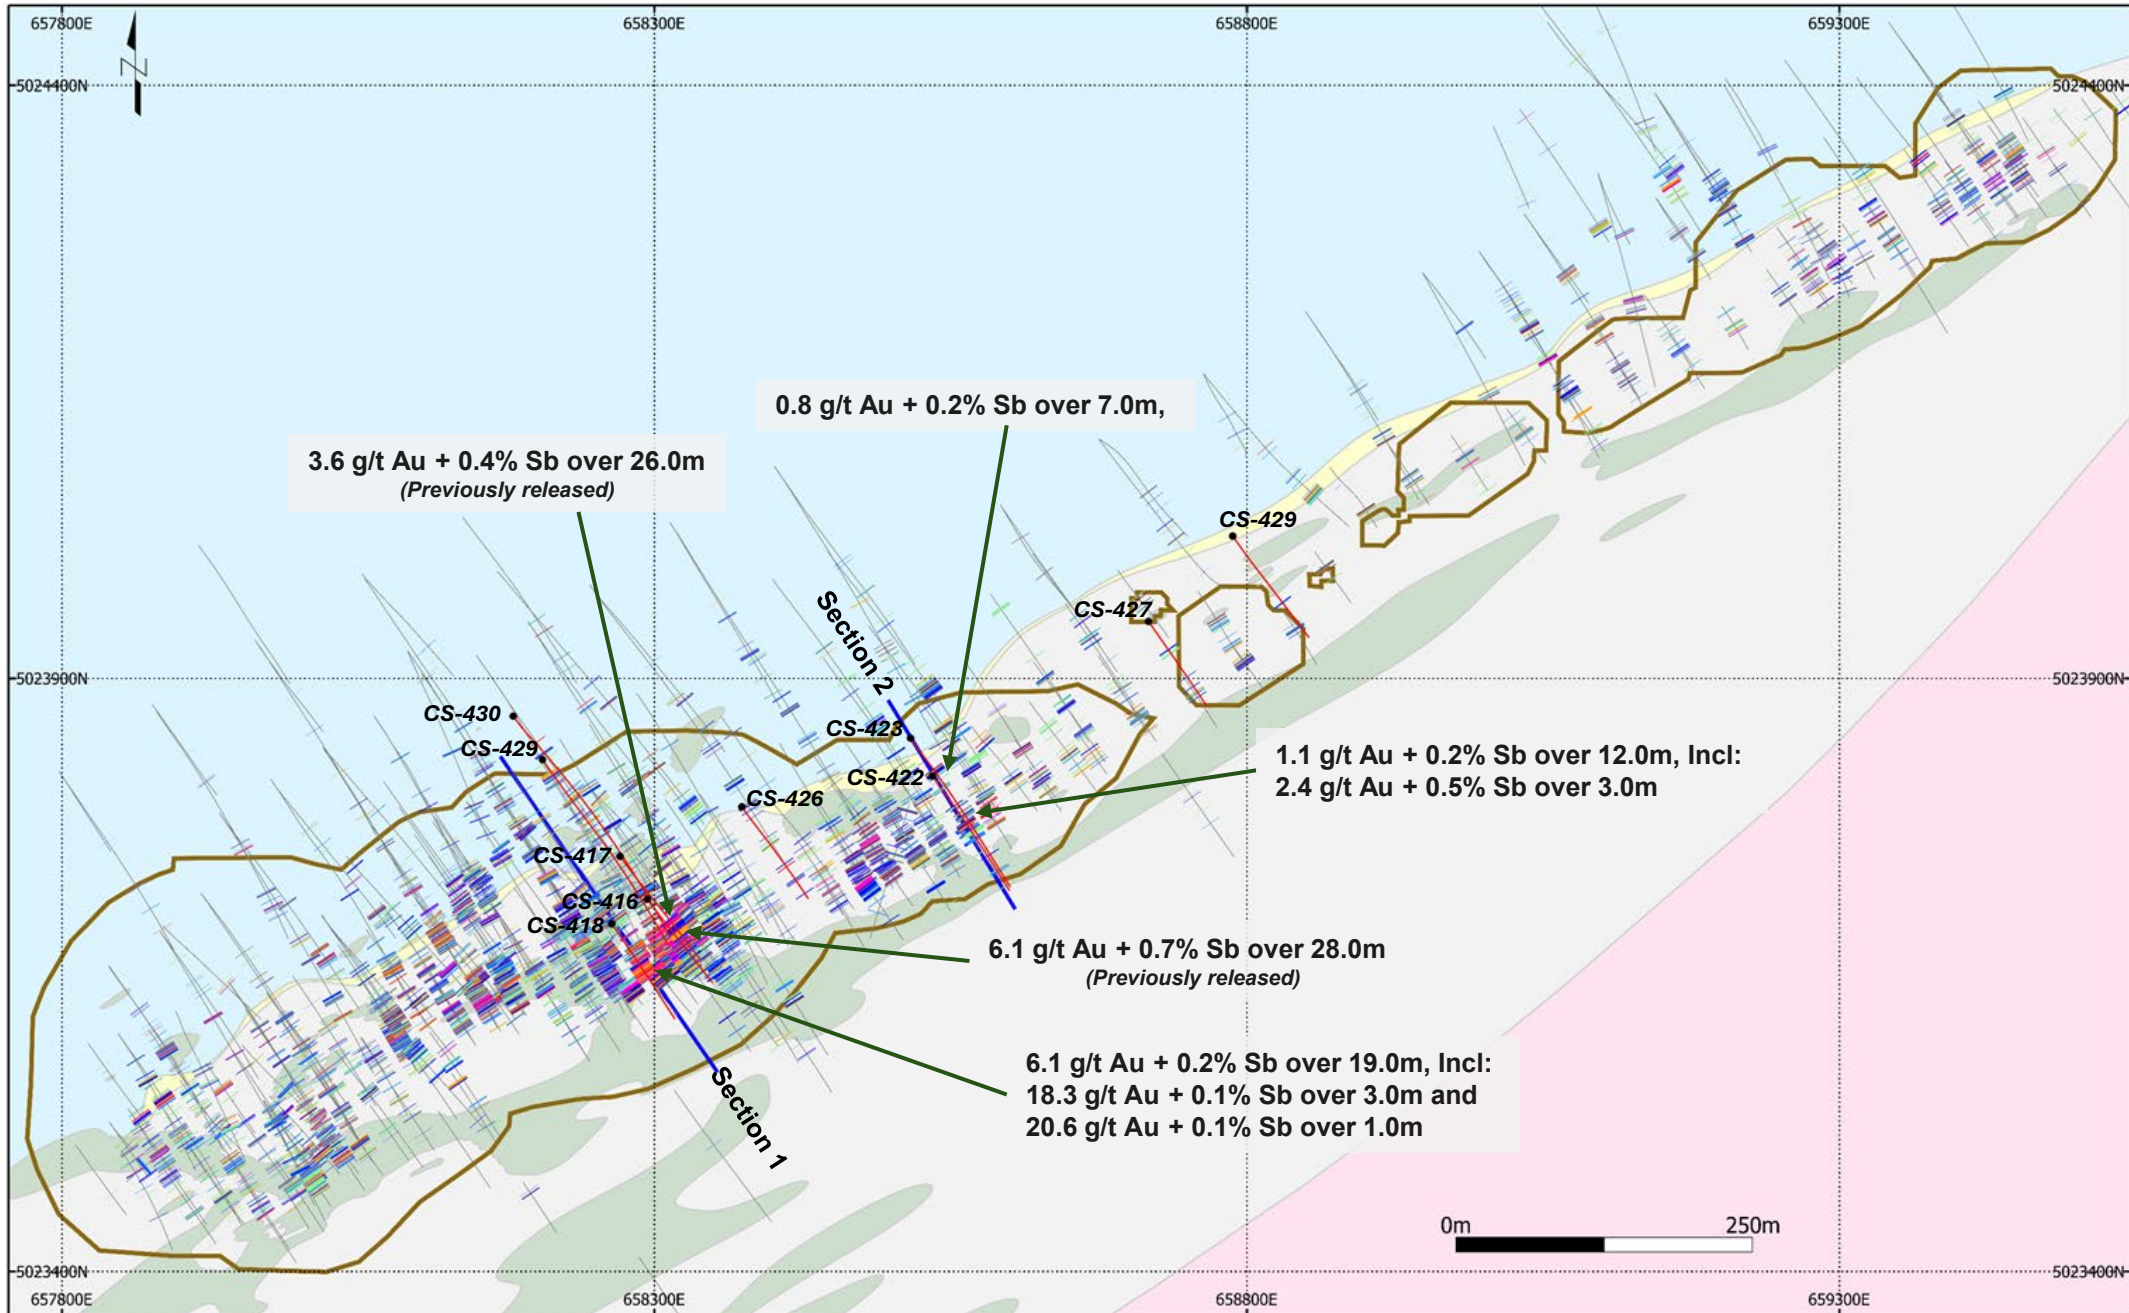

PLAN VIEW SOUTH DEPOSIT

Legend

Gold (g/t)

Lithology